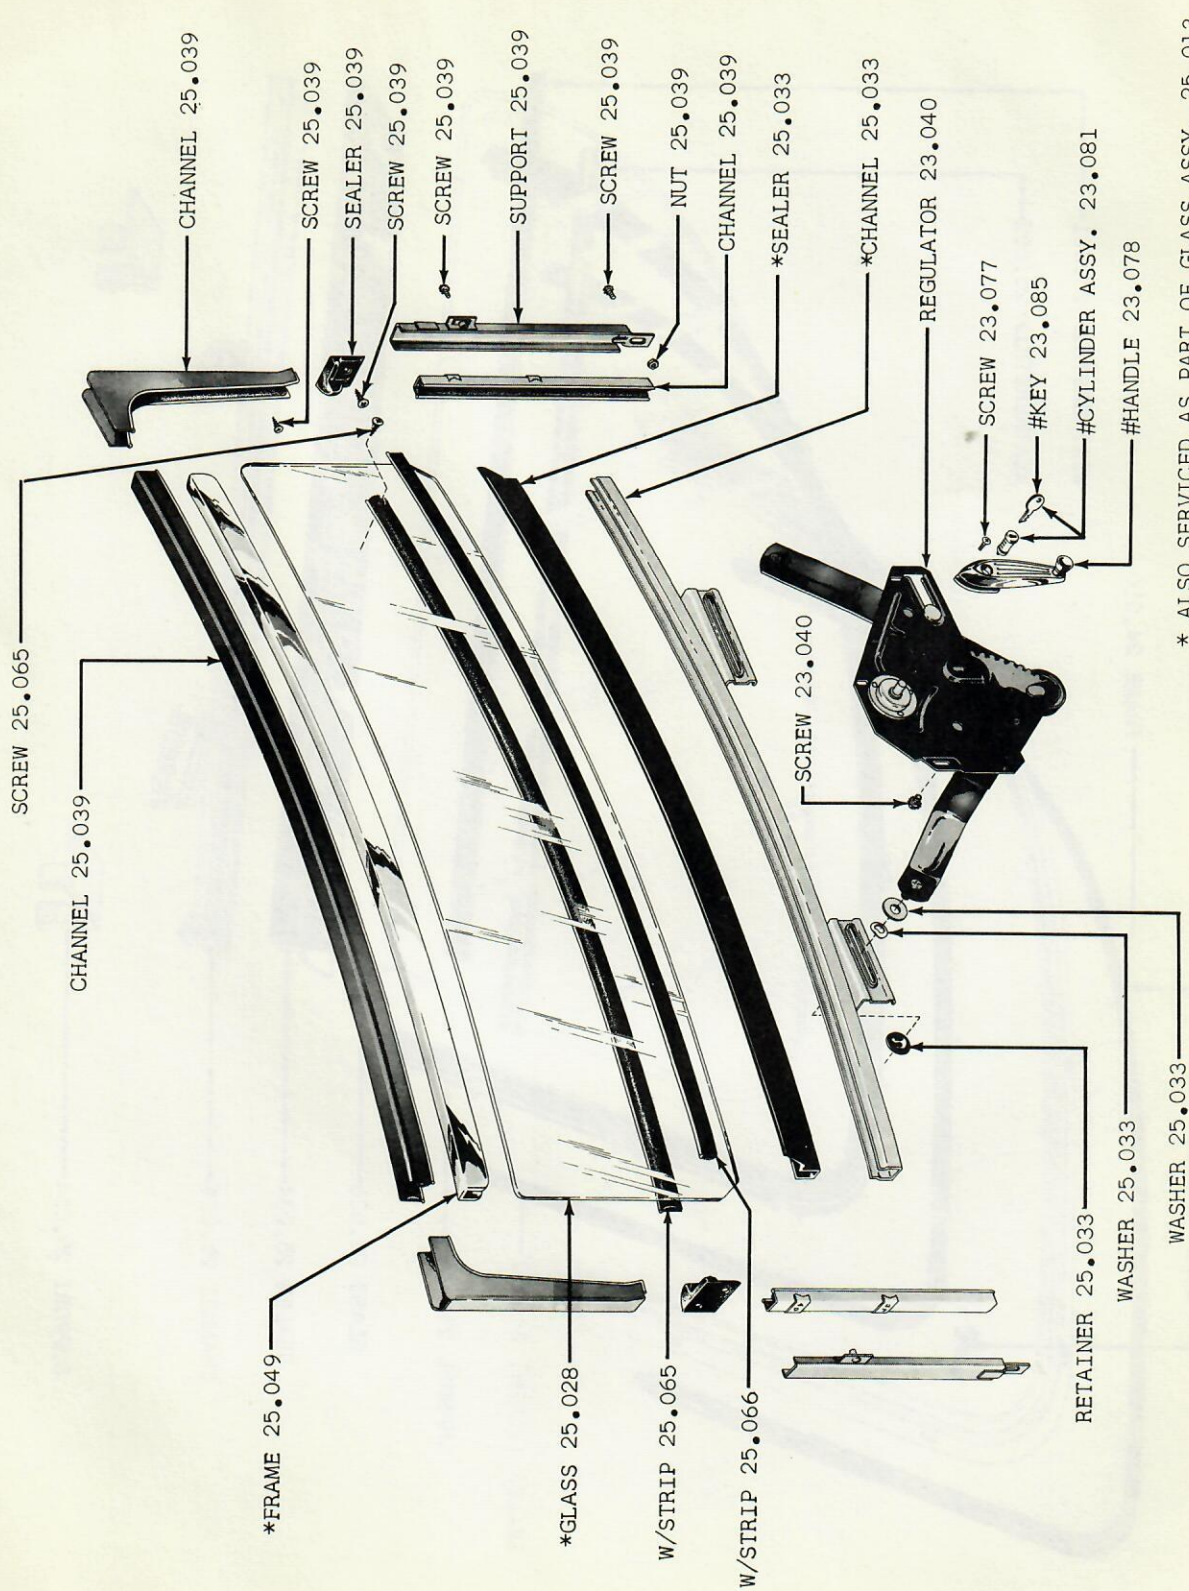

AMERICAN MOTORS PARTS CATALOG

* ALSO SERVICED AS PART OF GLASS ASSY. 25.013
# ALSO SERVICED AS PART OF HANDLE ASSY. 23.077

GROUP 25 - FIG. 1 - TAILGATE GLASS AND CHANNELS 18-28-83-88