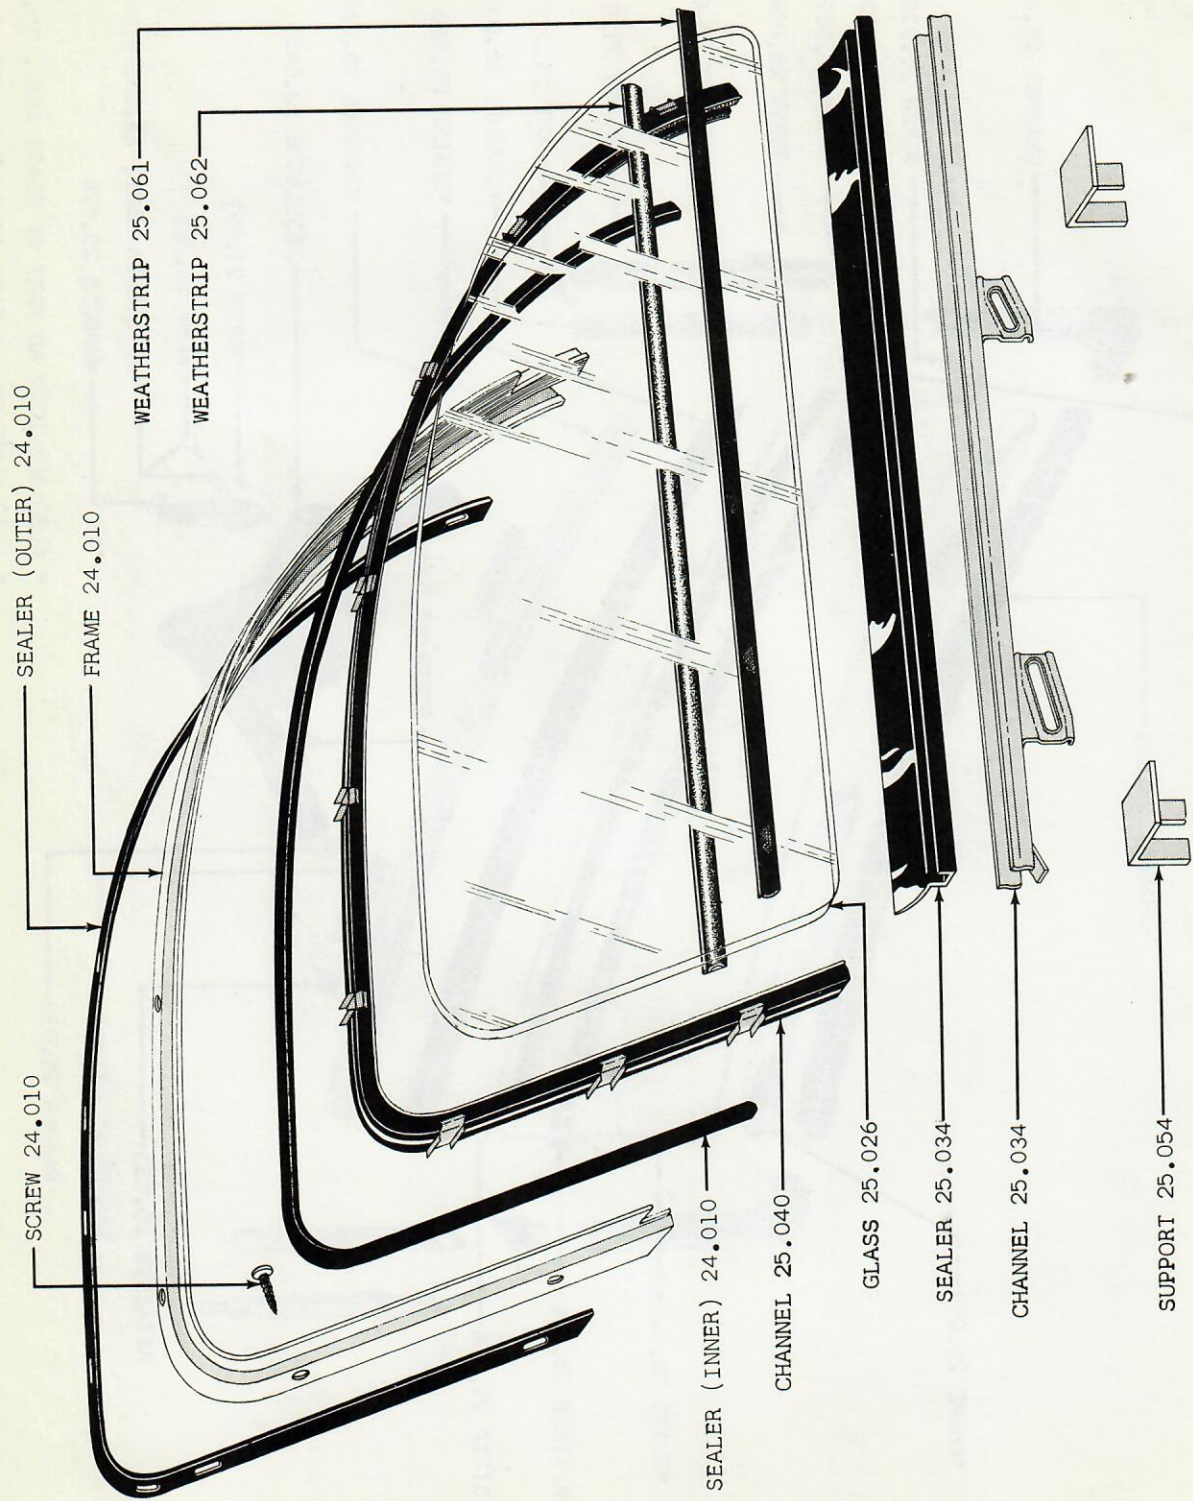

AMERICAN MOTORS PARTS CATALOG

GROUP 25 - FIG. 2 - REAR QUARTER STATIONARY GLASS AND CHANNELS 01