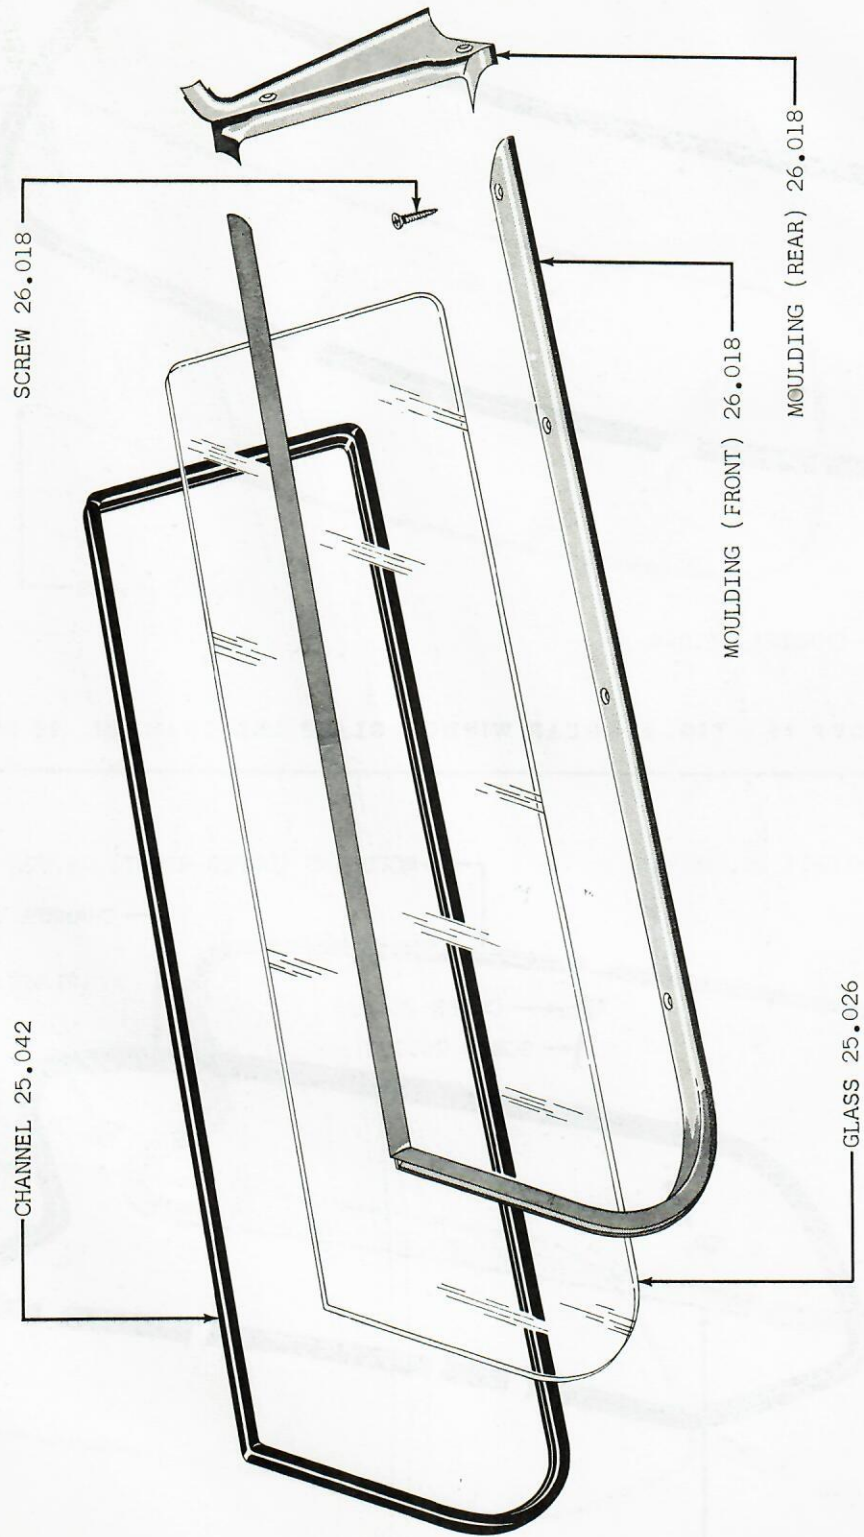

AMERICAN MOTORS PARTS CATALOG

GROUP 25 - FIG. 3 - REAR QUARTER STATIONARY WINDOW AND FINISH MLDGS. STATION WAGON